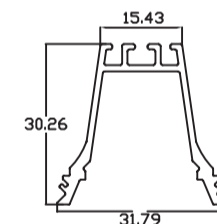

Profile Code
SY-45