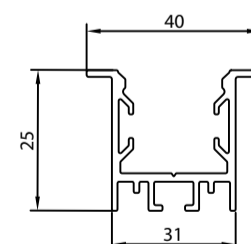

Recessed Mounted

Profile Code
SHF-1005

CRI ≥ 90