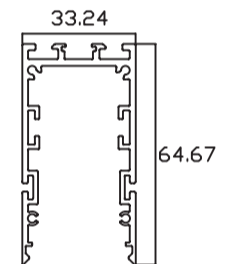

Profile Code
SY-44