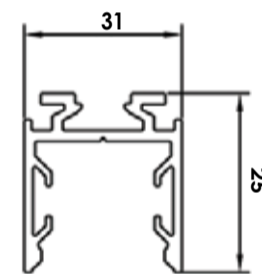

divinity lights

Quick Info

CRI ≥90

3000K/ 4000K/ 5700K

Tunable White 2700-6500K

ON-OFF/ ON-OFF (FLICKER FREE)

DALI-2 DT6 / DALI-2 DT8/ DALI+

SDCM<3

PMMA Diffuser

L70 @50,000h

Aluminium

Types

Pendant/ Surface/ Recessed

Single Line Diagram

Pendant Mounted

Profile Code
SHF-1002